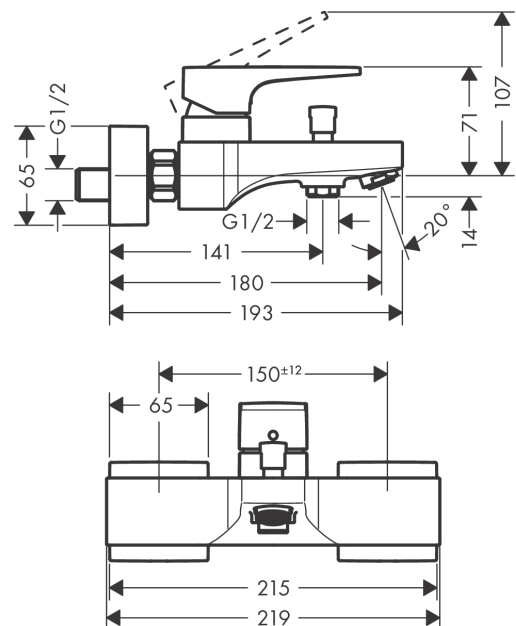

Metropol

Single lever bath mixer for exposed installation with lever handle

Surfaces: **Chrome** Article Number: **32540000**

Description

product features

- projection 180 mm
- connection type: s-shaped connections
- centre distance: 150 ± 12 mm
- spray type mixer: normal spray
- flow rate at 3 bar: 22 l/min
- ceramic cartridge
- min. operating pressure: 1 bar
- max. operating pressure: 10 bar
- temperature limitation adjustable
- with automatic resetting
- intrinsically safe against backflow
- suitable for continuous flow water heaters
- connection dimension: DN15

Technology

Product image

Scale drawing

Metropol
Single lever bath mixer for exposed installation with lever handle
 Surfaces: **Chrome** Article Number: **32540000**

Flowchart