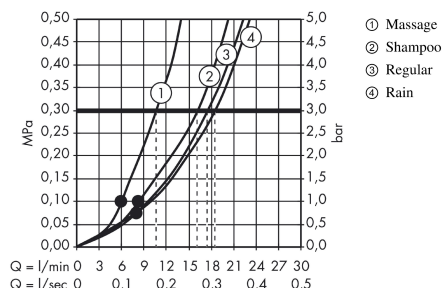

Croma 100
Shower set Vario with shower bar 90 cm and soap dish
 Surfaces: **Chrome** Article Number: **27771000**

Description

product features

- consists of: hand shower, shower bar, shower hose, slider, soap dish
- spray type: Rain, Shampoo spray, normal spray, Massage spray
- spray type adjustment by turning spray disc
- shower head size: 100 mm
- pivot connectors prevent hose from tangling
- 90° position adjustable slider, pivots left and right, up and down
- maximum flow rate at 0.3 MPa: 18 l/min
- wall supports of plastic

Technology

Product image

Scale drawing

Flowchart

The consumption was measured in combination with the appropriate fittings (thermostat/mixer/ in-wall valve) to reflect actual application in practice.

Croma 100
Shower set Vario with shower bar 90 cm and soap dish
 Surfaces: **Chrome** Article Number: **27771000**