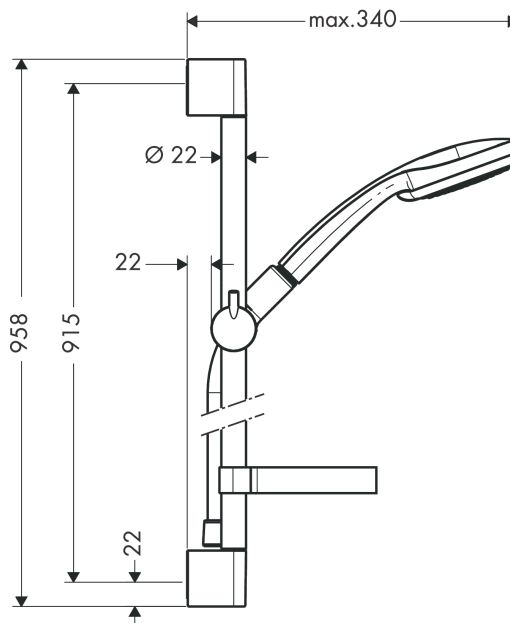

Croma 100
Shower set Vario with shower bar 90 cm and soap dish
 Surfaces: **Chrome** Article Number: **27771000**

Description

product features

- consists of: hand shower, shower bar, shower hose, slider, soap dish
- spray type: Rain, Shampoo spray, normal spray, Massage spray
- spray type adjustment by turning spray disc
- shower head size: 100 mm
- pivot connectors prevent hose from tangling
- 90° position adjustable slider, pivots left and right, up and down
- maximum flow rate at 0.3 MPa: 18 l/min
- wall supports of plastic

Technology

Product image

Scale drawing

Flowchart

The consumption was measured in combination with the appropriate fittings (thermostat/mixer/ in-wall valve) to reflect actual application in practice.

Croma 100
Shower set Vario with shower bar 90 cm and soap dish
 Surfaces: **Chrome** Article Number: **27771000**